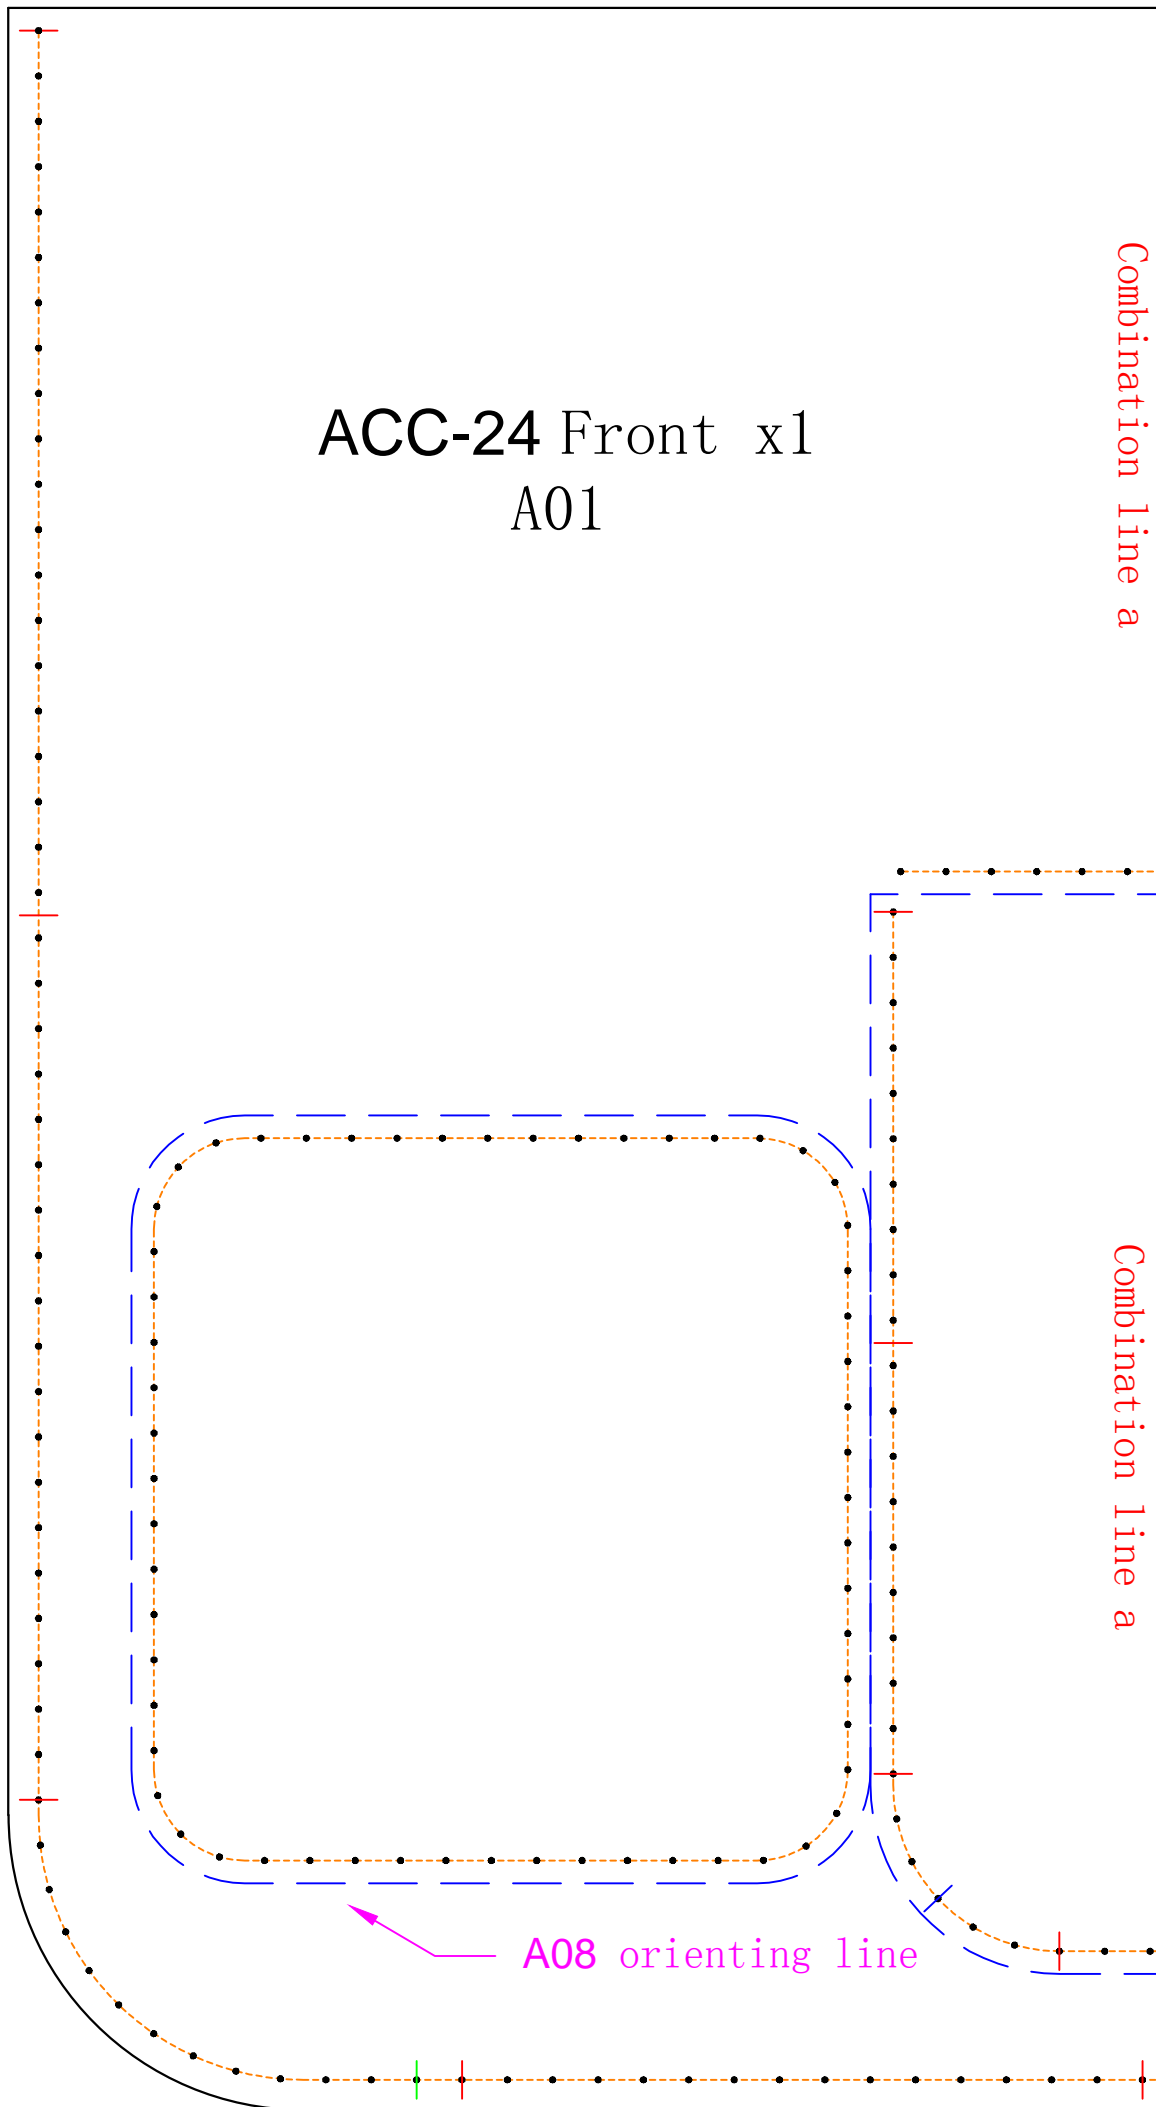

ACC-24 Front x1 A01

Combination line a

Combination line a

A08 orienting line

ACC-24 leather ring x1
A15

ACC-24 Front pocket flap x1
A10

ACC-24 A12 Base x1
A13

ACC-24 Front porket
surface leather x1
A09

ACC-24 Small locker x1
A12

Combination line d

ACC-24 Large bag flap x1
A03

ACC-24 Large locker x1
A07

ACC-24 A07 Base x1
A08

ACC-24 Large bag flap x1
A03

Combination line c

Combination line d

ACC-24 Back pocket x1
A06

ACC-24 Backx1
A02

Combination line b

A03 orienting line

A06 orienting line

ACC-24 Backx1
A02

Combination line b

Red and green line is
O4&A05 orienting line

A03 orienting line

ACC-24 Front x1 A01

Combination line a

Combination line a

A10 orienting line

A09 orienting line