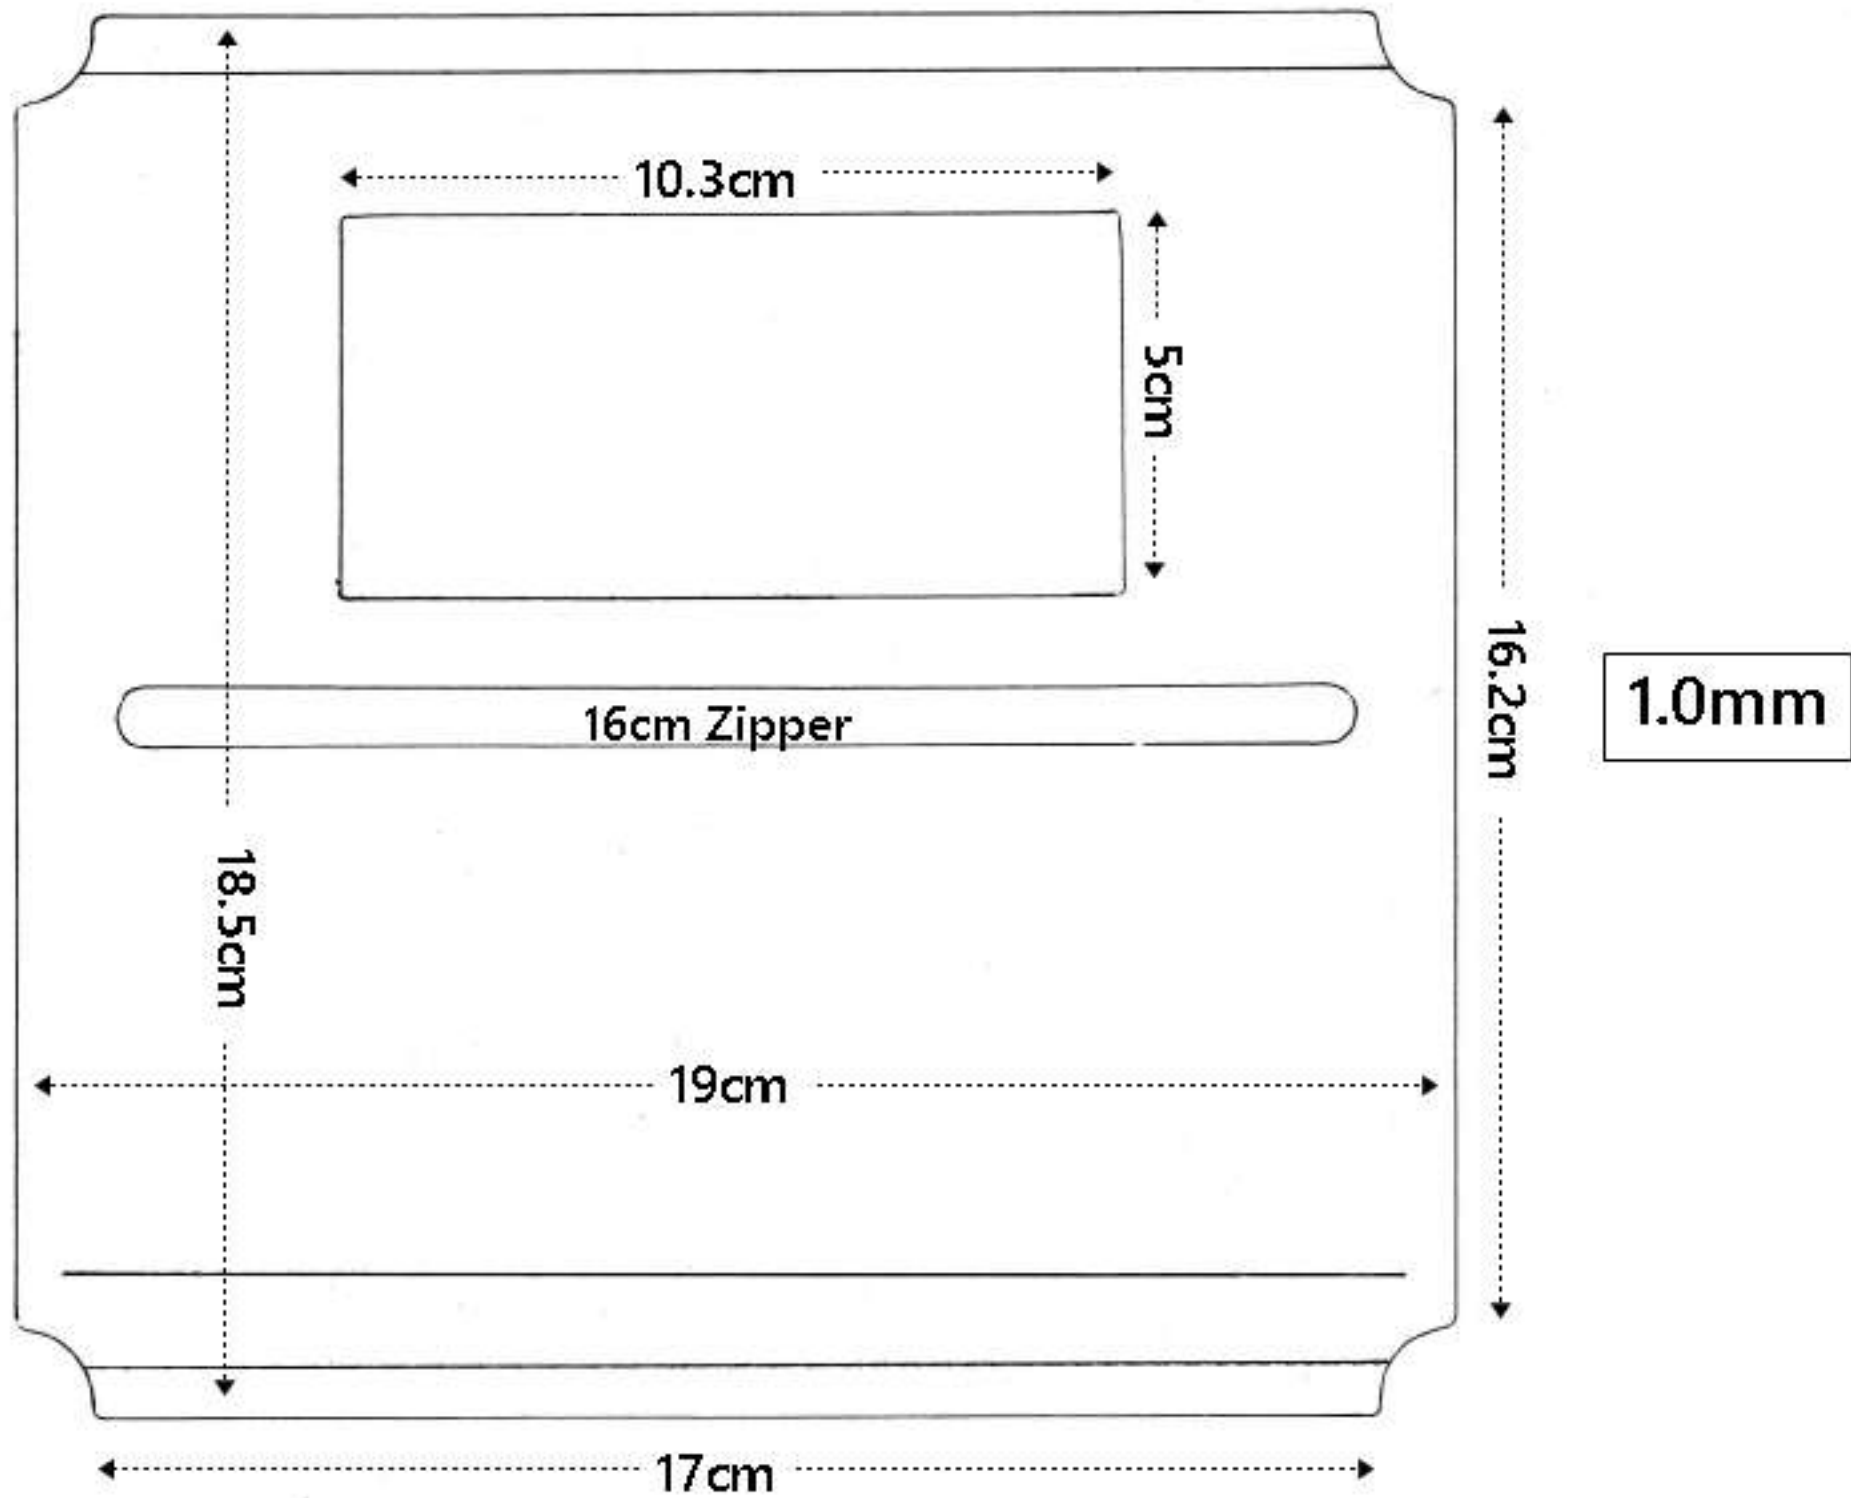

50% reduced size

Leather thickness
2.0mm

Maju T works

1.0mm

No.5
Zipper 50cm

Maju T works