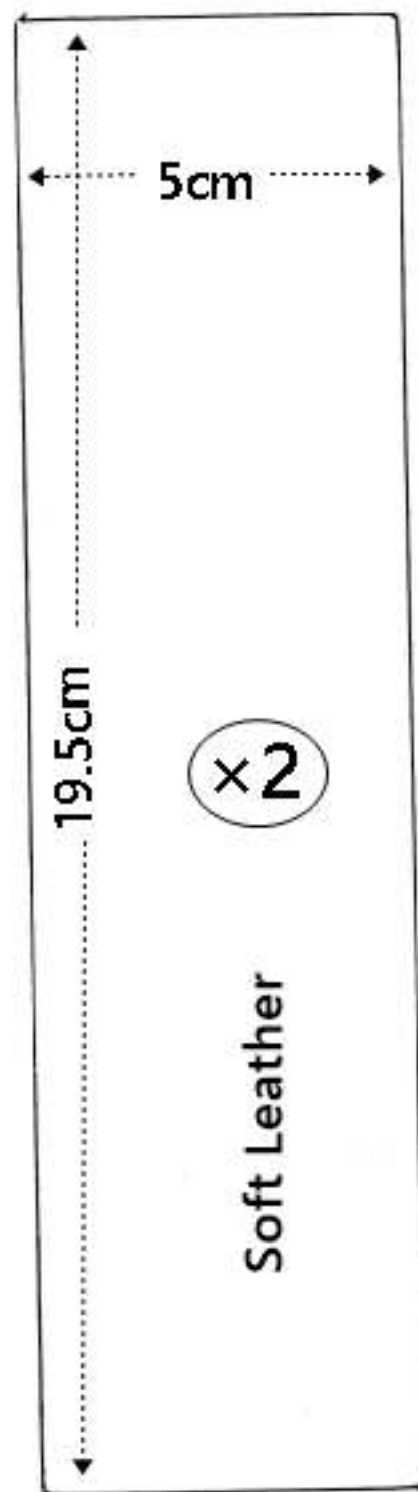

50% reduced size

Leather thickness
2.0mm

Maju T works

1.0mm

No.5
Zipper 50cm

Maju T works