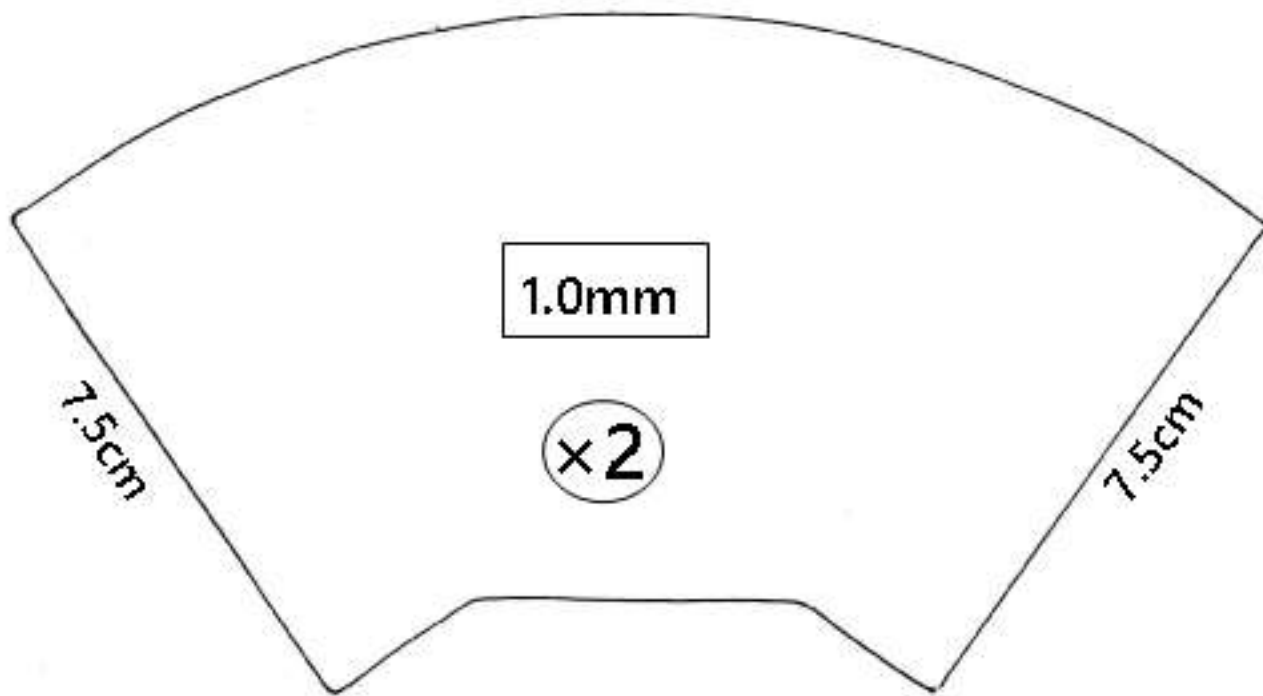

50% reduced size

Leather thickness
2.0mm

Maju T works

1.0mm

No.5
Zipper 50cm

Maju T works