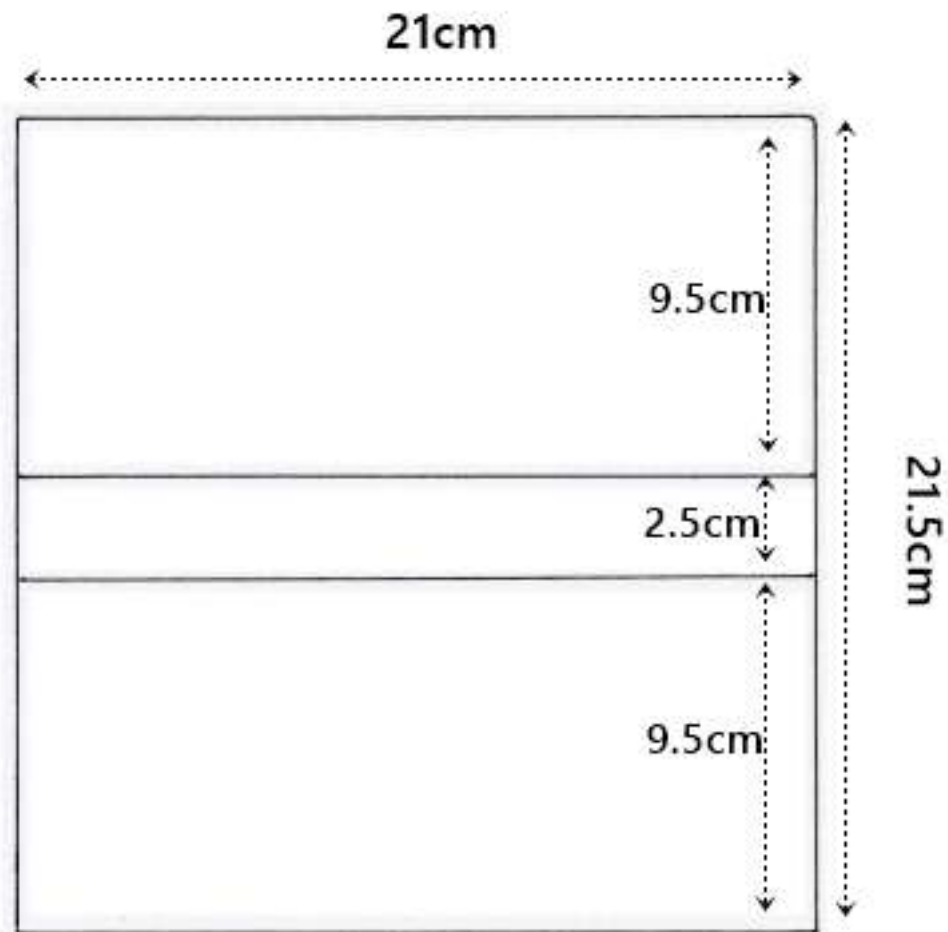

50% reduced size

Leather thickness
2.0mm

Maju T works

1.0mm

No.5
Zipper 50cm

Maju T works