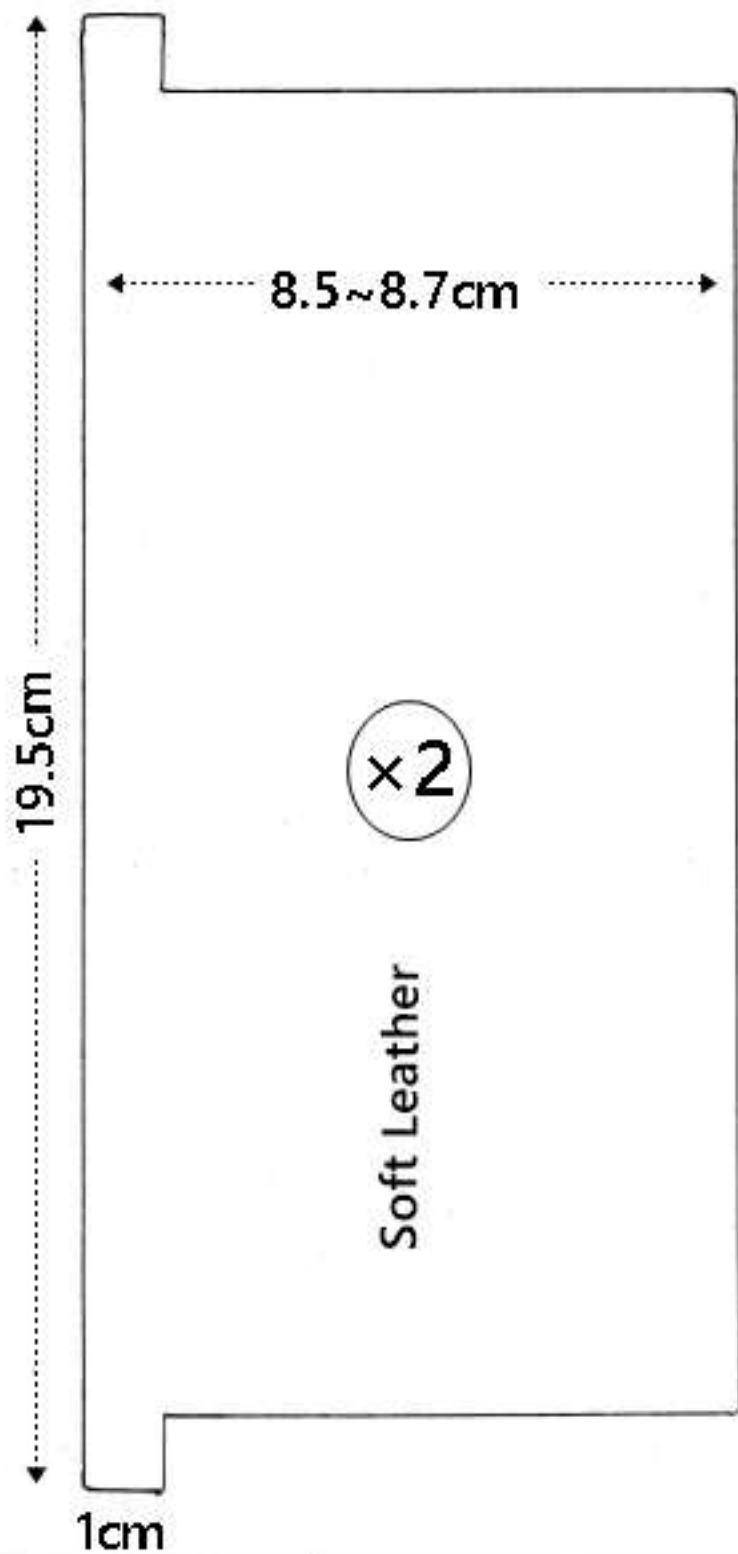

50% reduced size

Leather thickness
2.0mm

Maju T works

1.0mm

No.5
Zipper 50cm

Maju T works