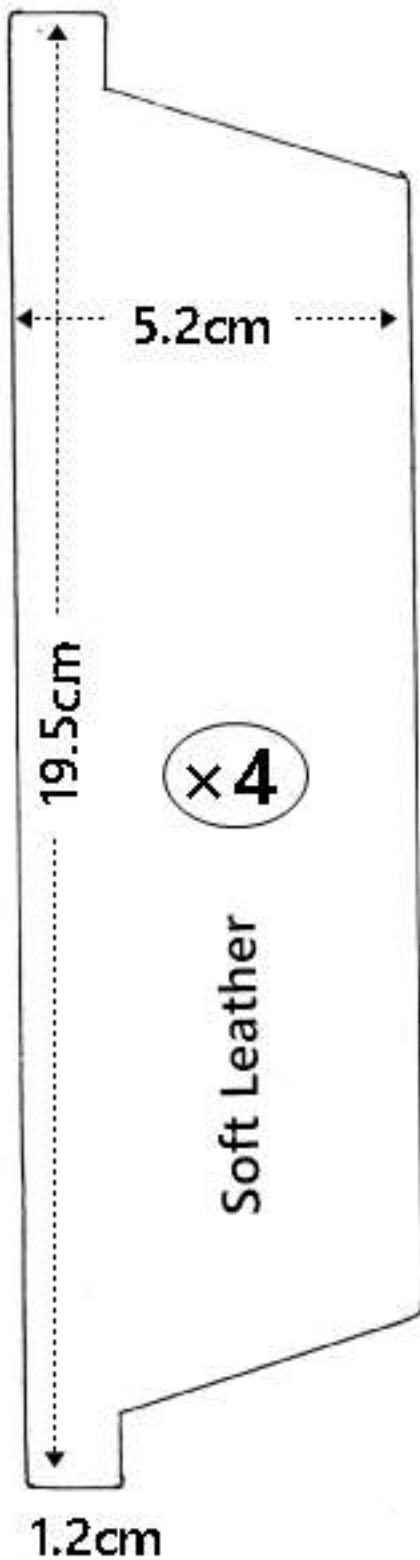

50% reduced size

Leather thickness
2.0mm

Maju T works

1.0mm

No.5
Zipper 50cm

Maju T works